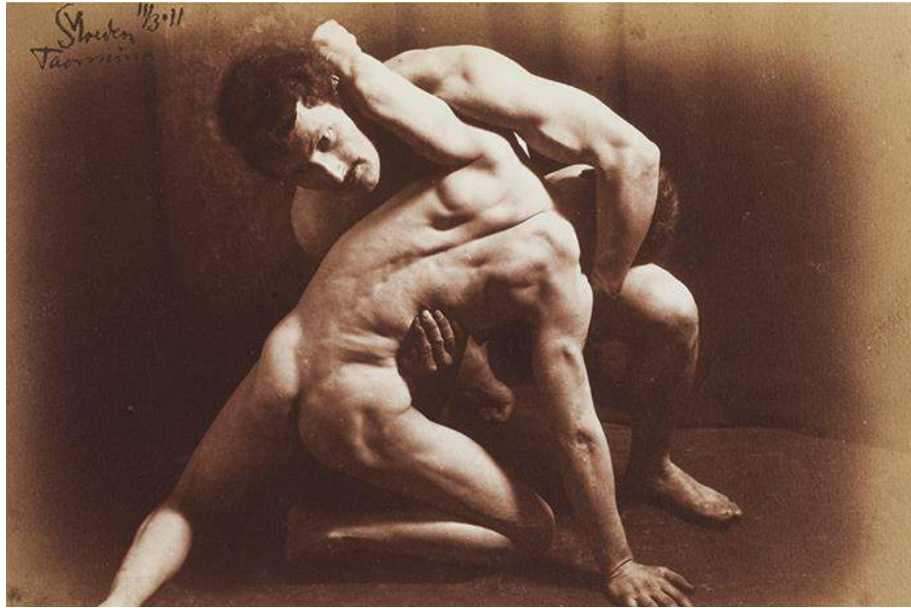

**Celebrating the
histories, lives and
experiences of the
LGBTQ
community**

Who Are We?

James Brandon

@JB_Dandi

Diversity and Inclusion Manager

Sacha Coward

@sacha_coward

Community Participation Producer

5 min activity: Queer a Space!

This show
has made me
more gay.
Thanks show.

"This show has made me more gay. Thanks show."

Response from a visitor to this exhibition

QUEER LADY M Retweeted

Henry Fry @HenryCFry · Feb 24